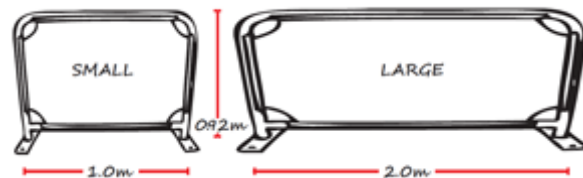

Size Options: